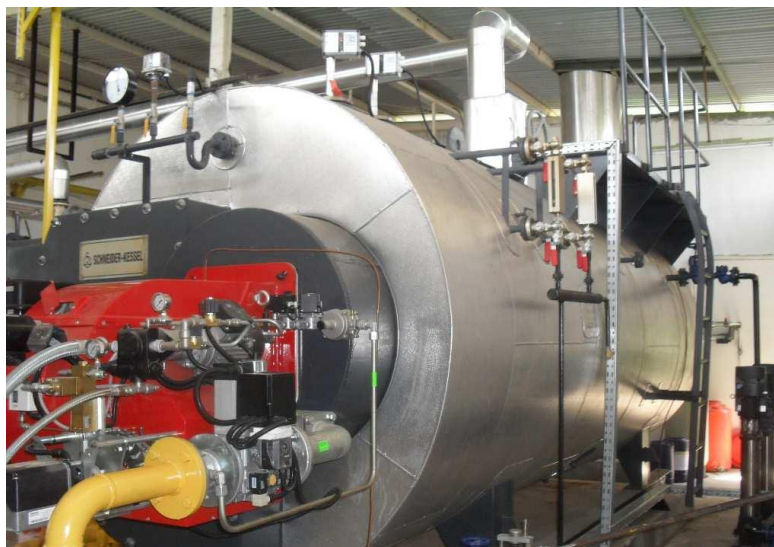

Company : Guna Cipta
Capacity : 5 TPH-10 Barg Dual Fuel Burner
Location : Tangerang